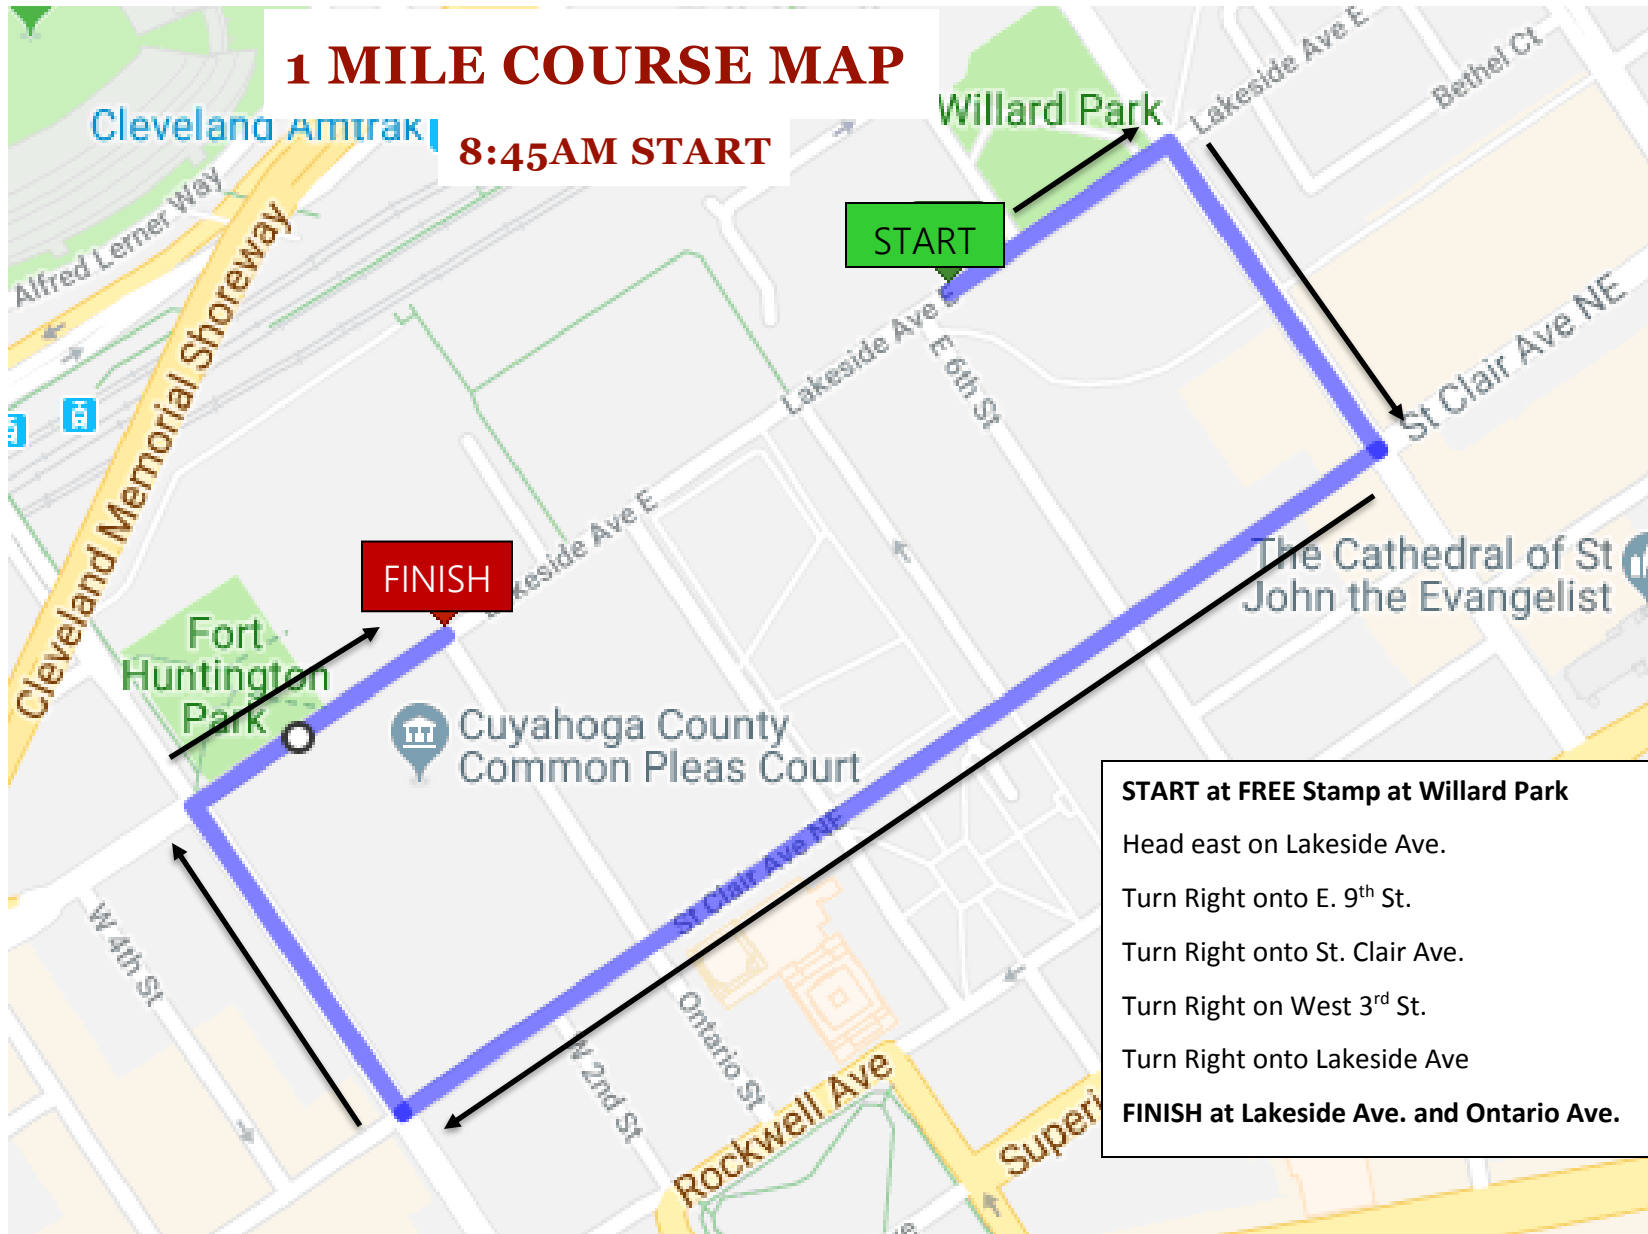

1 MILE COURSE MAP

Cleveland Amtrak

8:45AM START

START

FINISH

START at FREE Stamp at Willard Park
Head east on Lakeside Ave.
Turn Right onto E. 9th St.
Turn Right onto St. Clair Ave.
Turn Right on West 3rd St.
Turn Right onto Lakeside Ave
FINISH at Lakeside Ave. and Ontario Ave.